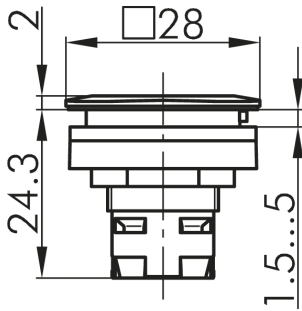

### Pushbutton Head with ring illumination RQJTLR

Description:  
incl. lens, inscription on request

Category:	Pushbutton Heads
Series:	RONTRON-Q-JUWEL
Panel cut-out:	Ø 22.3 mm
Protection class:	II (protective insulation)
Degree of protection:	IP65
Travel:	3 mm
Illumination:	Yes
With labelling option:	No
front bezel	silver-coloured
Shape:	rounded square