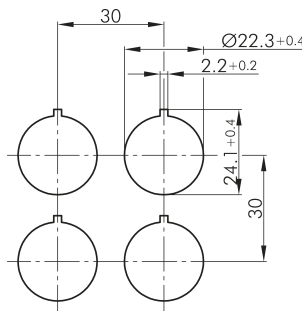

### Pushbutton Head with ring illumination RQJTLR

Description:  
incl. lens, inscription on request

Category:	Pushbutton Heads
Series:	RONTRON-Q-JUWEL
Panel cut-out:	Ø 22.3 mm
Protection class:	II (protective insulation)
Degree of protection:	IP65
Travel:	3 mm
Illumination:	Yes
With labelling option:	No
front bezel	silver-coloured
Shape:	rounded square